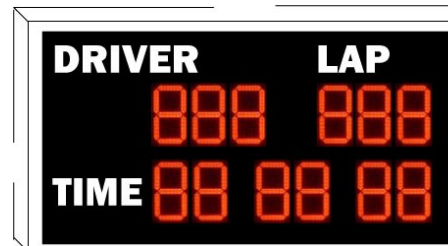

Our LED scoreboards look stunning in any sports stadia or arena and of course scoring and timing is delivered both accurately and effectively to a large number of spectators.

Full Colour Graphic Board

Photo above shows a multi line display with positions, names, laps etc.

Numerical

We can supply a range of numeric scoreboards, with some examples shown on the right. The digits themselves are LED with the driver numbers in static lettering.

Alphanumeric

Alternatively, we can supply a range of alphanumeric scoreboards. This gives you much more flexibility and the display can also be used for information or advertising use as well.

OPTIONS FOR MOTORSPORTS

36 DIGIT SCOREBOARD
SHOWING DETAILS
OF 4 DRIVERS

12 DIGIT SCOREBOARD
SHOWING SINGLE
DRIVER INFORMATION

OPTIONAL OPTICAL TIMING SYSTEM

For starting and timed events an optical break beam system