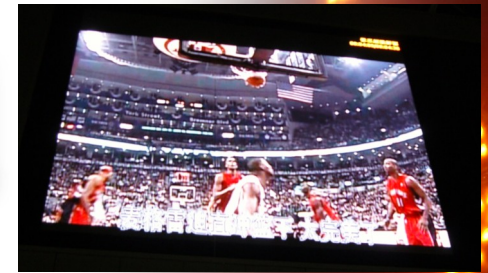

Motor Sports - simple scoreboards examples

LEDsynergy has become a market leader in the field of programmable Electronic LED Displays and Scoreboards and we are able to offer our customers a vast range of displays to meet an ever increasing variety of customer requirements, both standard or bespoke scoreboards.

Our LED scoreboards look stunning in any sports stadia or arena and of course scoring and timing is delivered both accurately and effectively to a large number of spectators.

Full Colour Graphic Board

Photo above shows a multi line display with positions, names, laps etc.

Many different options and sizes are available for the LED characters and LED digits with both single line or Multi line for Indoor or outdoor use

Motor Sports - simple scoreboards

options

LED SCOREBOARDS