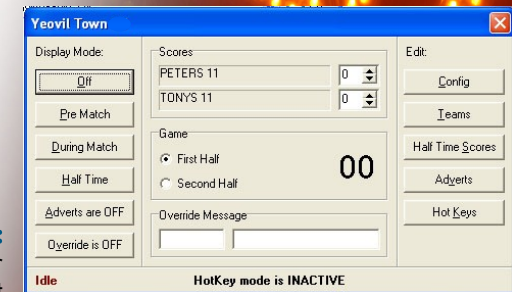

Photo above shows a multi sport scoreboard

Hockey - simple scoreboards

options

LED SCOREBOARDS

Numerical

We can supply a range of numeric scoreboards, with some examples shown on the right, options A and B. The digits themselves are LED with the team names in either static lettering or magnetic lettering.

1 DIGIT

2 DIGIT

HAND CONTROLLER

Display includes Controller for remote control, allowing incremental and decrement scoring, reset facility, timer function control.

OPTION B 1 or 2 DIGIT SCOREBOARD WITH INTERCHANGEABLE MAGNETIC LETTERING

1 DIGIT WITH TIMER

2 DIGIT WITH TIMER

OPTION C 2 LINE LED DISPLAY

2 LINE WITH TIMER

SOFTWARE:

Included, and tailored to your club or event